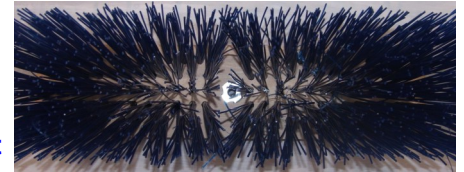

GAC® Geotextile Apparatus Company • www.gacco.com

The World's Best Paving Fabric Brush

Invented by Mounque Barazone - 38 Years Manufacturing

The World's Best Multi Patented Paving Fabric Installation Machines

A new patent pending specially engineered longer lasting brush. **50% more patent pending thicker plastic bristles that are specially formulated to melt at a higher temperature of 335 degrees.** That's 50 degrees higher to where polypropylene paving fabric melts and 32 degrees higher than AASTO M288-06 melt point.

There is no other brush like it AND MADE IN THE USA FOR GAC!

16" - \$30.99 each
24" - \$40.99 each
Plus \$15 handling per shipment and freight prepaid or billed to your account

Available in 16" and 24" sizes. Other sizes available with a quoted minimum order. A very thick hardwood block center drilled with a female insert & a bolt for attachment to GAC Grizzly & Cub installation machines. Additional fill holes spaced closer together for virtually no gaps. A specially formulated thicker, stiffer plastic fill that melts higher than 335°.

The new brushes cover more surface area & have 30% more holes & 50% more fiber meaning less gaps for wrinkles to get pinched in bristle rows.

The new brushes will clean up better after tough use & last longer since they will not melt until above 335 degrees - well above the oil temperature.